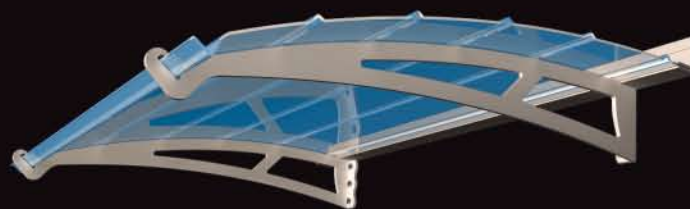

Shelters for main entrance

1350 OG

ΚΩΔΙΚΟΣ	ΔΙΑΣΤΑΣΕΙΣ			ΧΡΩΜΑ ΑΚΡΥΛΙΚΟΥ
CODE	DIMENSIONS			ACRILIC COLOR
	ΜΗΚΟΣ LENGHT (cm)	ΠΛΑΤΟΣ WIDTH (cm)	ΥΨΟΣ HEIGHT (cm)	
1500 D	150	91,8	16	ΔΙΑΦΑΝΟ - CLEAR
1500 G	150	91,8	16	ΓΚΡΙ ΦΙΜΕ - GREY
2050 D	205	91,8	16	ΔΙΑΦΑΝΟ - CLEAR
2050 G	205	91,8	16	ΓΚΡΙ ΦΙΜΕ - GREY
1350 OG	135	91,8	16	OLYMPIC GREEN
1350 MG	135	91,8	16	METAL GREY