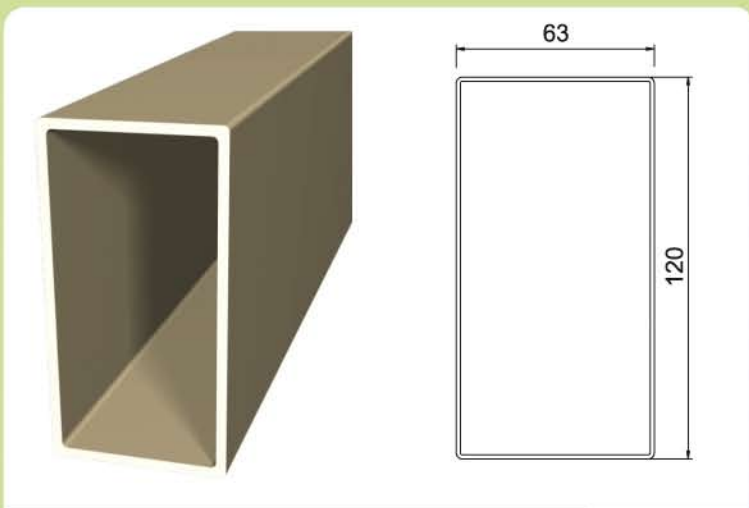

Οριζόντια τραβέρσα 120x63 mm

Horiz. guide 120x63 mm

AA 1502