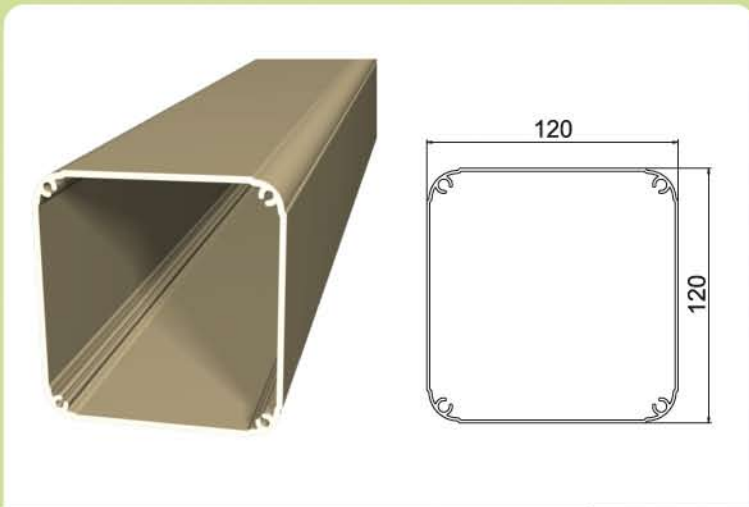

## Traditional Aluminium Pergola

Aluminium pergola is available in a variety of Ral and wood colors offering an absolutely traditional result.

**Κολώνα 120x120 mm**

Column 120x120 mm

AA 1500

**Κολώνα 100x100 mm**