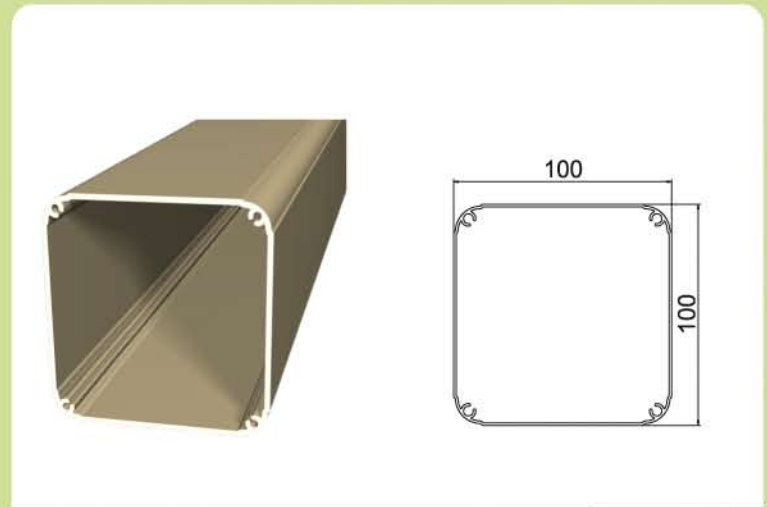

## Traditional Aluminium Pergola

Aluminium pergola is available in a variety of Ral and wood colors offering an absolutely traditional result.

**Κολώνα 120x120 mm**

Column 120x120 mm

AA 1500

**Κολώνα 100x100 mm**